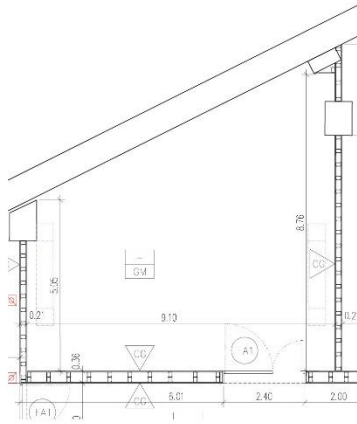

SALA PETITA