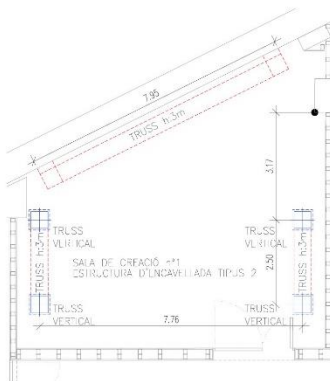

SALA PETITA